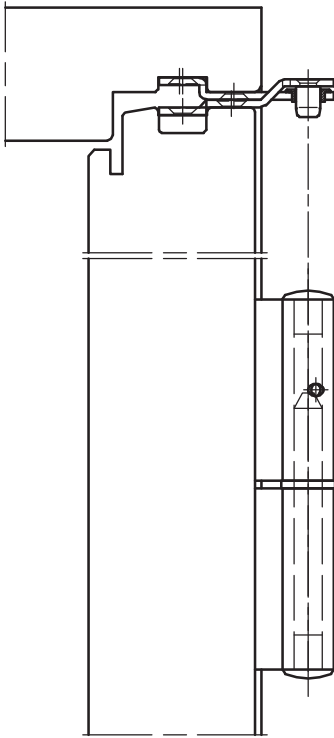

## FITTING INSTRUCTIONS

HINGES FOR TOP MOUNTING IPA NO.s 11907-08 & 11924-25

FIG. 1

FIG. 2

IPA NO. 11907 IS TO BE USED TOGETHER WITH DOOR HINGE IPA NO. 11197  
 IPA NO. 11908 IS TO BE USED TOGETHER WITH DOOR HINGE IPA NO. 11198  
 IPA NO. 11924 IS TO BE USED TOGETHER WITH WINDOW HINGE IPA NO. 11167  
 IPA NO. 11925 IS TO BE USED TOGETHER WITH WINDOW HINGE IPA NO. 11174

IPA NO. 11907-08 + 11924-25 IS MOUNTED ON HINGE SIDE ON TOP SASH AND TOP FRAME  
 AS SHOWN ON FIG. 1 AND FIG. 2

**MAINTENANCE:**

DO NOT PAINT THE FITTING.

WHEN FITTING - LUBRICATE THE MOVABLE METAL PARTS OF THE MECHANISM WHILE  
 ACTIVATING REPEATEDLY. HEREAFTER LUBRICATE MINIMUM TWICE A YEAR.