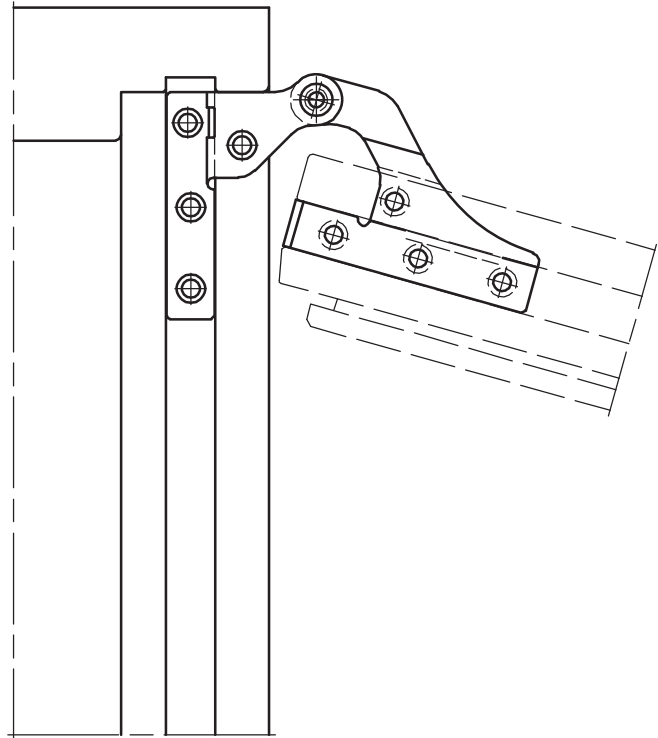

## FITTING INSTRUCTIONS

HINGES FOR TOP MOUNTING IPA NO.s 11907-08 & 11924-25

FIG. 1

FIG. 2

IPA NO. 11907 IS TO BE USED TOGETHER WITH DOOR HINGE IPA NO. 11197  
 IPA NO. 11908 IS TO BE USED TOGETHER WITH DOOR HINGE IPA NO. 11198  
 IPA NO. 11924 IS TO BE USED TOGETHER WITH WINDOW HINGE IPA NO. 11167  
 IPA NO. 11925 IS TO BE USED TOGETHER WITH WINDOW HINGE IPA NO. 11174

IPA NO. 11907-08 + 11924-25 IS MOUNTED ON HINGE SIDE ON TOP SASH AND TOP FRAME  
 AS SHOWN ON FIG. 1 AND FIG. 2

**MAINTENANCE:**

DO NOT PAINT THE FITTING.

WHEN FITTING - LUBRICATE THE MOVABLE METAL PARTS OF THE MECHANISM WHILE  
 ACTIVATING REPEATEDLY. HEREAFTER LUBRICATE MINIMUM TWICE A YEAR.